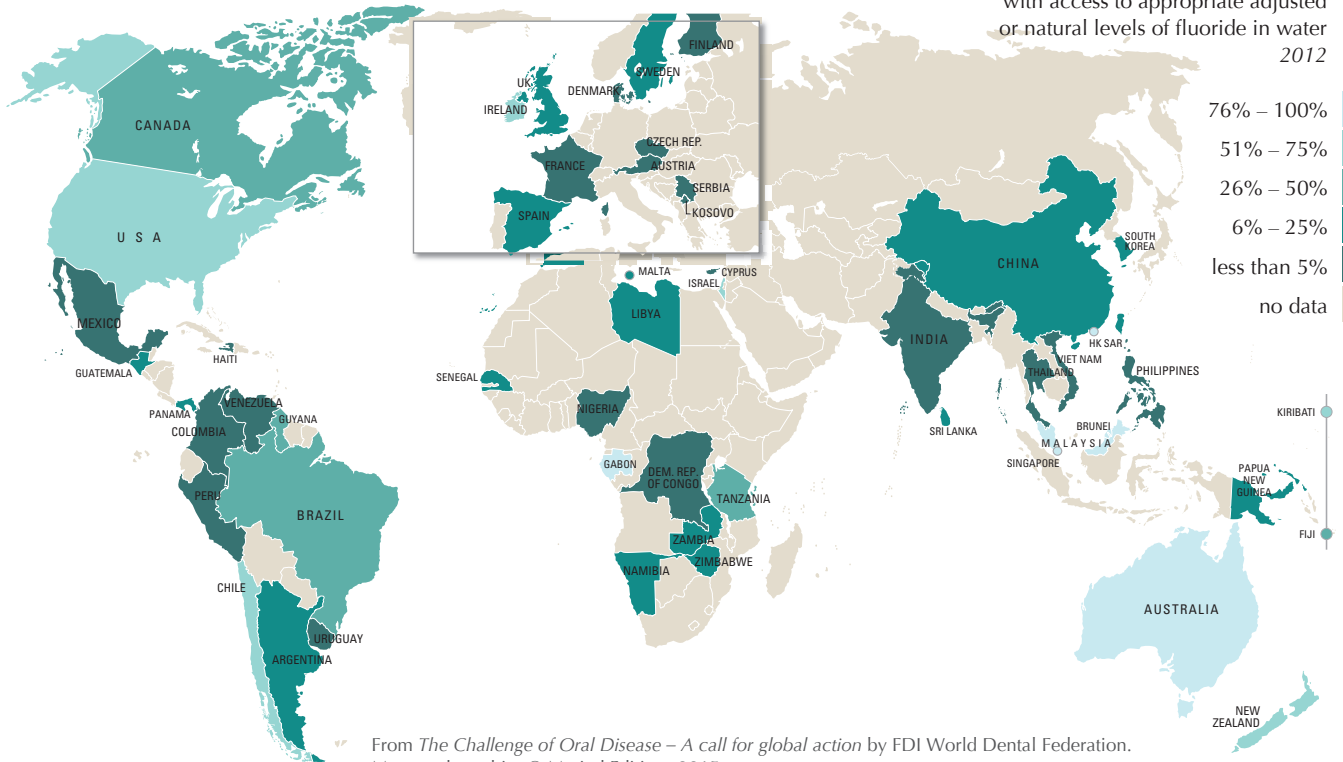

FLUORIDE IN WATER

Percentage of population with access to appropriate adjusted or natural levels of fluoride in water 2012

From *The Challenge of Oral Disease – A call for global action* by FDI World Dental Federation. Maps and graphics © Myriad Editions 2015